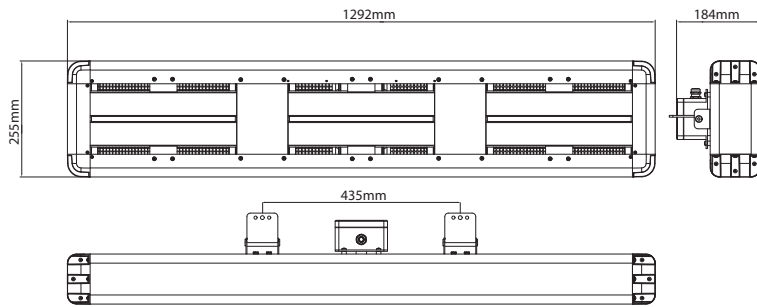

Shadow 4.5kW and 6kW Industrial Heater

Horizontal

Technical Drawings

Technical Specification

	4.5kW Horizontal - #903677	6kW Horizontal - #903673
Voltage (V)	220 - 240V	220 - 240V
Weight (Kg)	8.4	8.4
Total Power (kW)	4.5	6
Ingress Protection	IP65	IP65
Warranty	2 Years	2 Years
Lamp Warranty	Not Covered	Not Covered
Cable Length	Cable not supplied	Cable not supplied
Product Depth (cm)	129.2	129.2
Product Height (cm)	11	11
Product Width (cm)	25.5	25.5
Package Depth (cm)	135	135
Package Height (cm)	25	25
Package Width (cm)	35	35

Installation Diagrams