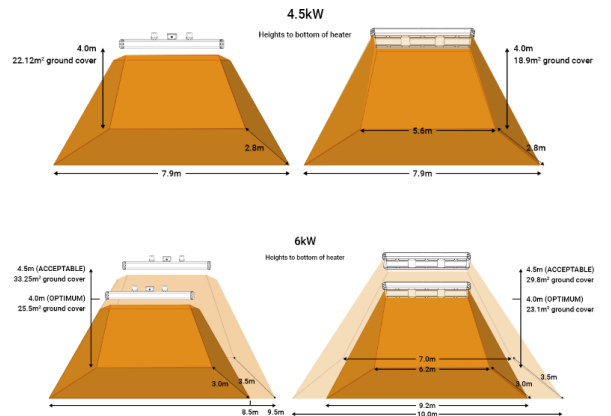

Shadow 4.5kW and 6kW Industrial Heater

Horizontal

Technical Drawings

Technical Specification

	4.5kW Horizontal - #903677	6kW Horizontal - #903673
Voltage (V)	220 - 240V	220 - 240V
Weight (Kg)	8.4	8.4
Total Power (kW)	4.5	6
Ingress Protection	IP65	IP65
Warranty	2 Years	2 Years
Lamp Warranty	Not Covered	Not Covered
Cable Length	Cable not supplied	Cable not supplied
Product Depth (cm)	129.2	129.2
Product Height (cm)	11	11
Product Width (cm)	25.5	25.5
Package Depth (cm)	135	135
Package Height (cm)	25	25
Package Width (cm)	35	35